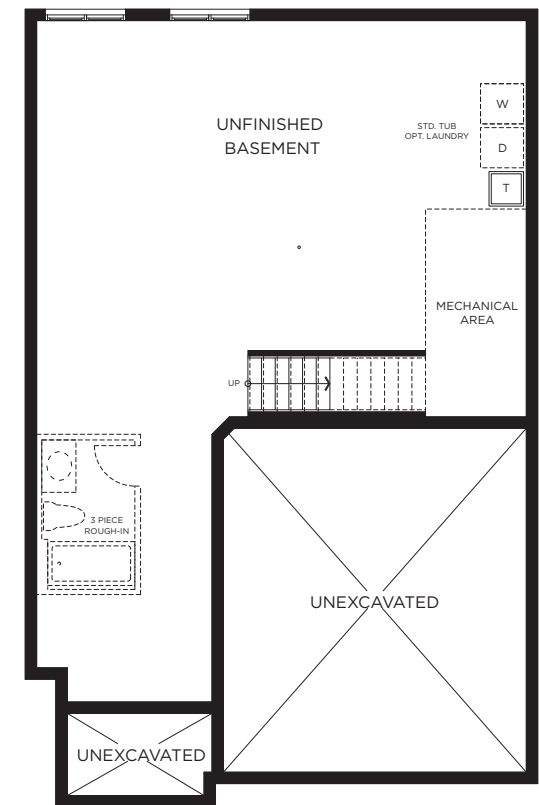

# Bronte

Four Bedrooms and Two and a Half Baths

A 2060 sq.ft. | B 2060 sq.ft. | C 2060 sq.ft.

Main Floor Elev. A

Main Floor Elev. B

Main Floor Elev. C

Second Floor Elev. A

Second Floor Elev. B

Second Floor Elev. C

Main Floor - Flex  
(Opt. Larger Pantry)

Second Floor - Flex  
(His & Her W.I.C. w/ Relocated Laundry to Basement)

Basement Floor Elev. A  
(Similar for Elevation B & C)

Finished Basement Floor Elev. A  
(Similar for Elevation B & C)