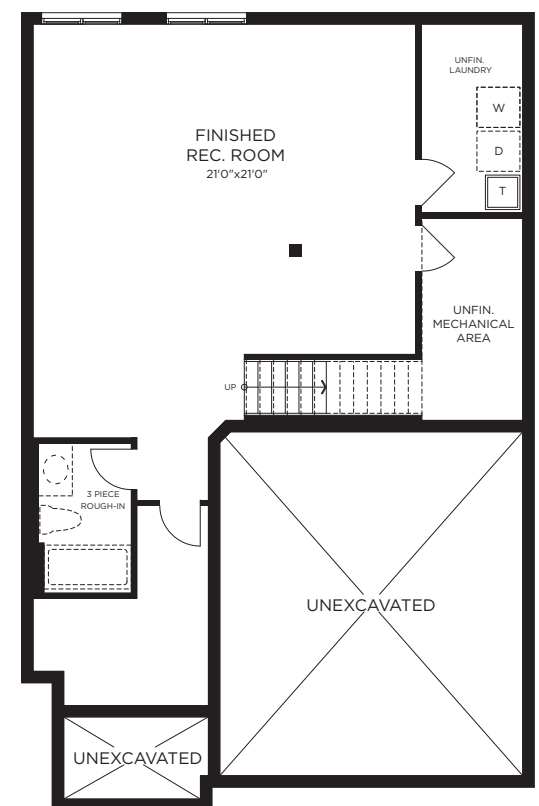

# Bronte

Four Bedrooms and Two and a Half Baths

A 2060 sq.ft. | B 2060 sq.ft. | C 2060 sq.ft.

Main Floor Elev. A

Main Floor Elev. B

Main Floor Elev. C

Second Floor Elev. A

Second Floor Elev. B

Second Floor Elev. C

Main Floor - Flex  
(Opt. Larger Pantry)

Second Floor - Flex  
(His & Her W.I.C. w/ Relocated Laundry to Basement)

Basement Floor Elev. A  
(Similar for Elevation B & C)

Finished Basement Floor Elev. A  
(Similar for Elevation B & C)