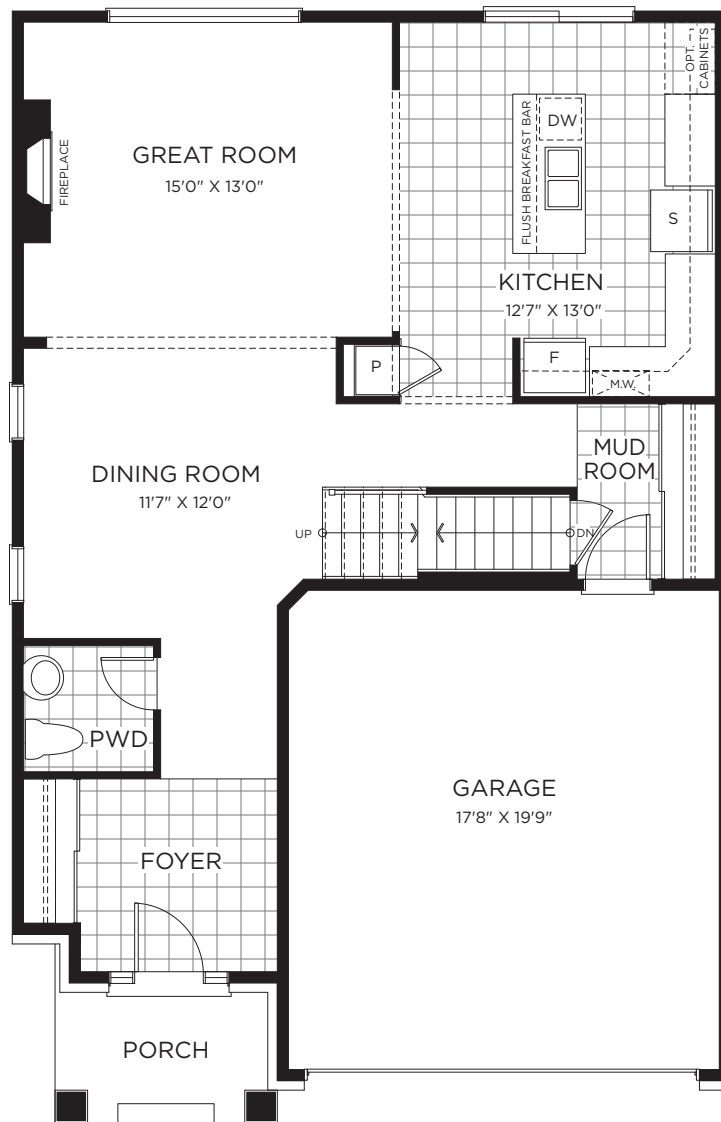

# Bronte

Four Bedrooms and Two and a Half Baths

A 2060 sq.ft. | B 2060 sq.ft. | C 2060 sq.ft.

Main Floor Elev. A

Main Floor Elev. B

Main Floor Elev. C

Second Floor Elev. A

Second Floor Elev. B

Second Floor Elev. C

Main Floor - Flex  
(Opt. Larger Pantry)

Second Floor - Flex  
(His & Her W.I.C. w/ Relocated Laundry to Basement)

Basement Floor Elev. A  
(Similar for Elevation B & C)

Finished Basement Floor Elev. A  
(Similar for Elevation B & C)