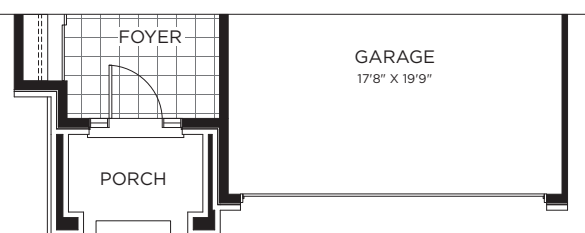

# Bronte

Four Bedrooms and Two and a Half Baths

A 2060 sq.ft. | B 2060 sq.ft. | C 2060 sq.ft.

Main Floor Elev. A

Main Floor Elev. B

Main Floor Elev. C

Second Floor Elev. A

Second Floor Elev. B

Second Floor Elev. C

Main Floor - Flex  
(Opt. Larger Pantry)

Second Floor - Flex  
(His & Her W.I.C. w/ Relocated Laundry to Basement)

Basement Floor Elev. A  
(Similar for Elevation B & C)

Finished Basement Floor Elev. A  
(Similar for Elevation B & C)