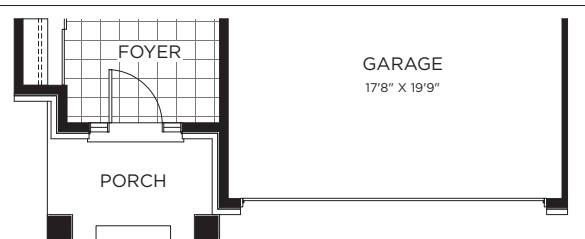

# Bronte

Four Bedrooms and Two and a Half Baths

A 2060 sq.ft. | B 2060 sq.ft. | C 2060 sq.ft.

Main Floor Elev. A

Main Floor Elev. B

Main Floor Elev. C

Second Floor Elev. A

Second Floor Elev. B

Second Floor Elev. C

Main Floor - Flex  
(Opt. Larger Pantry)

Second Floor - Flex  
(His & Her W.I.C. w/ Relocated Laundry to Basement)

Basement Floor Elev. A  
(Similar for Elevation B & C)

Finished Basement Floor Elev. A  
(Similar for Elevation B & C)