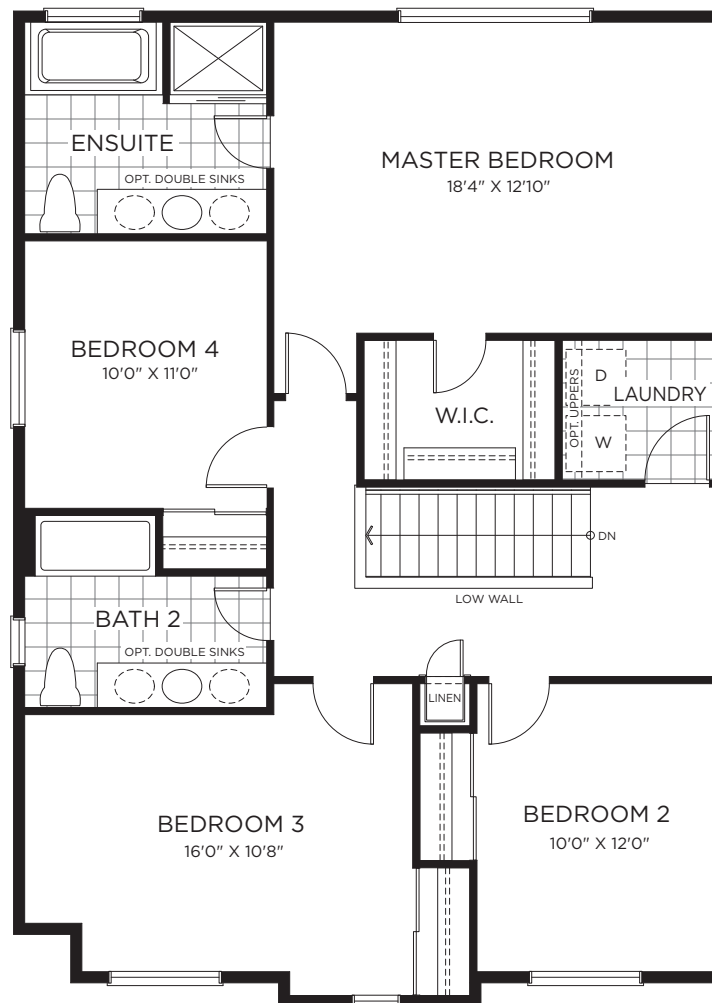

# Bronte

Four Bedrooms and Two and a Half Baths

A 2060 sq.ft. | B 2060 sq.ft. | C 2060 sq.ft.

Main Floor Elev. A

Main Floor Elev. B

Main Floor Elev. C

Second Floor Elev. A

Second Floor Elev. B

Second Floor Elev. C

Main Floor - Flex  
(Opt. Larger Pantry)

Second Floor - Flex  
(His & Her W.I.C. w/ Relocated Laundry to Basement)

Basement Floor Elev. A  
(Similar for Elevation B & C)

Finished Basement Floor Elev. A  
(Similar for Elevation B & C)