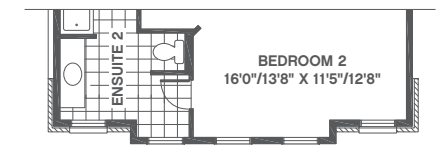

Arts & Crafts (Elevation B)