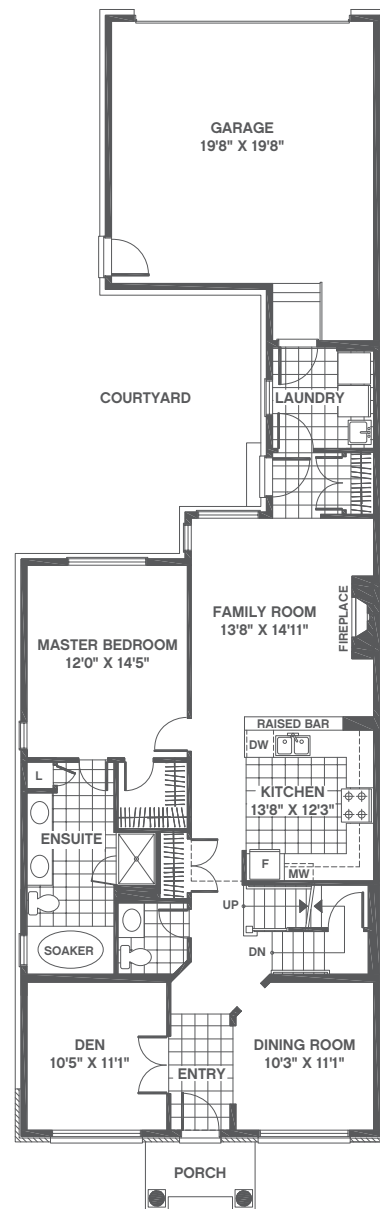

mahogany.minto.com

Arrowwood

French Provincial

Arts & Crafts

Gothic

MAHOGANY

by **minto**

Arrowwood 35'

French Provincial
Arts & Crafts
Gothic

Elevation A 1986 sq. ft.
Elevation B 2017 sq. ft.
Elevation C 2042 sq. ft.

Ground

French Provincial (Elevation A)

Arts & Crafts (Elevation B)

Gothic (Elevation C)

Second