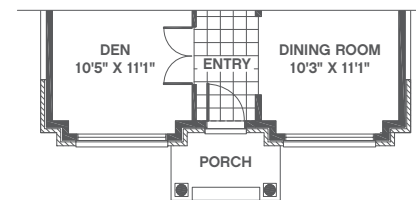

French Provincial
Arts & Crafts
Gothic

Elevation A 1986 sq. ft.
Elevation B 2017 sq. ft.
Elevation C 2042 sq. ft.

Ground

French Provincial (Elevation A)

Arts & Crafts (Elevation B)

Gothic (Elevation C)

Second