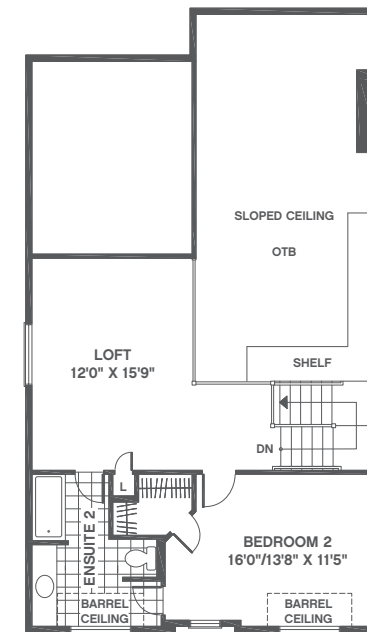

Second

French Provincial (Elevation A)

Arts & Crafts (Elevation B)

Gothic (Elevation C)