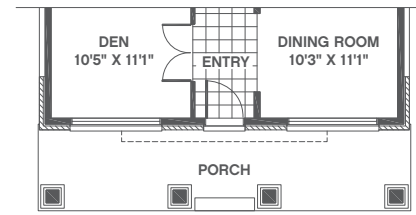

French Provincial
Arts & Crafts
Gothic

Elevation A 1986 sq. ft.
Elevation B 2017 sq. ft.
Elevation C 2042 sq. ft.

Ground

French Provincial (Elevation A)

Arts & Crafts (Elevation B)

Gothic (Elevation C)

Second