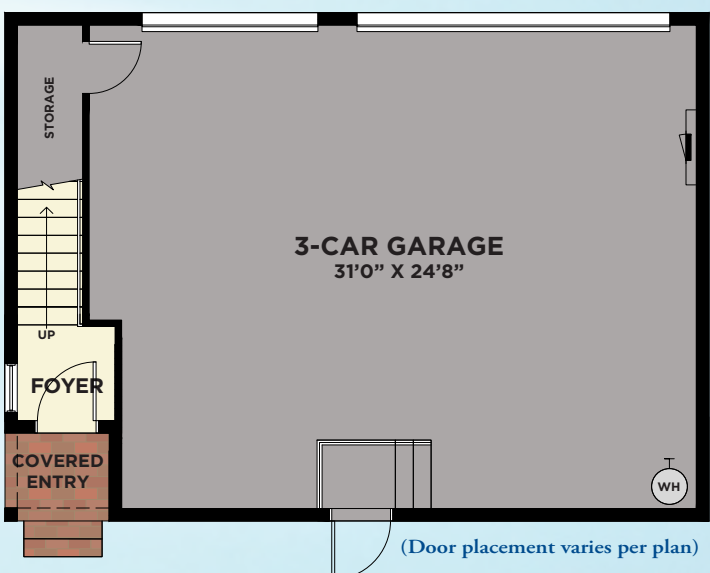

## 3-CAR GARAGE (COURTYARD ENTRY)

WITH SECOND FLOOR BONUS ROOM OR SUITE

LOWER FLOOR

SECOND FLOOR  
W/BONUS ROOM

LOWER FLOOR

SECOND FLOOR  
W/SUITE

## 3-CAR GARAGE (SIDEYARD ENTRY)

WITH SECOND FLOOR SUITE

LOWER FLOOR

SECOND FLOOR  
W/SUITE

Total A/C Sq. Ft.	965
3-Car Garage	809
Storage	55
Covered Entry	19
<b>Total Sq. Ft.</b>	<b>1,848</b>