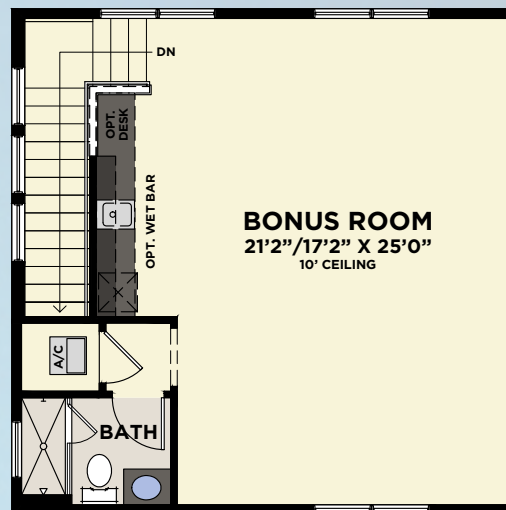

SALVEO COLLECTION  
**MANSFIELD**

4 BEDROOMS, DEN, 3.5 BATHS, 2-CAR GARAGE

**MANSFIELD**

First Floor	1,766
Second Floor	1,162
Total A/C Sq. Ft.	2,928
2-Car Garage	657
Covered Entry	301
Covered Lanais	334
Covered Deck	90
Total Sq. Ft.	4,310

# AVAILABLE SINGLE-FAMILY 2ND FLOOR RETREAT

## 2-CAR GARAGE (COURTYARD ENTRY)

WITH SECOND FLOOR BONUS ROOM OR SUITE

(Door placement varies per plan)

LOWER FLOOR

SECOND FLOOR  
W/BONUS ROOM

(Door placement varies per plan)

LOWER FLOOR

SECOND FLOOR  
W/SUITE