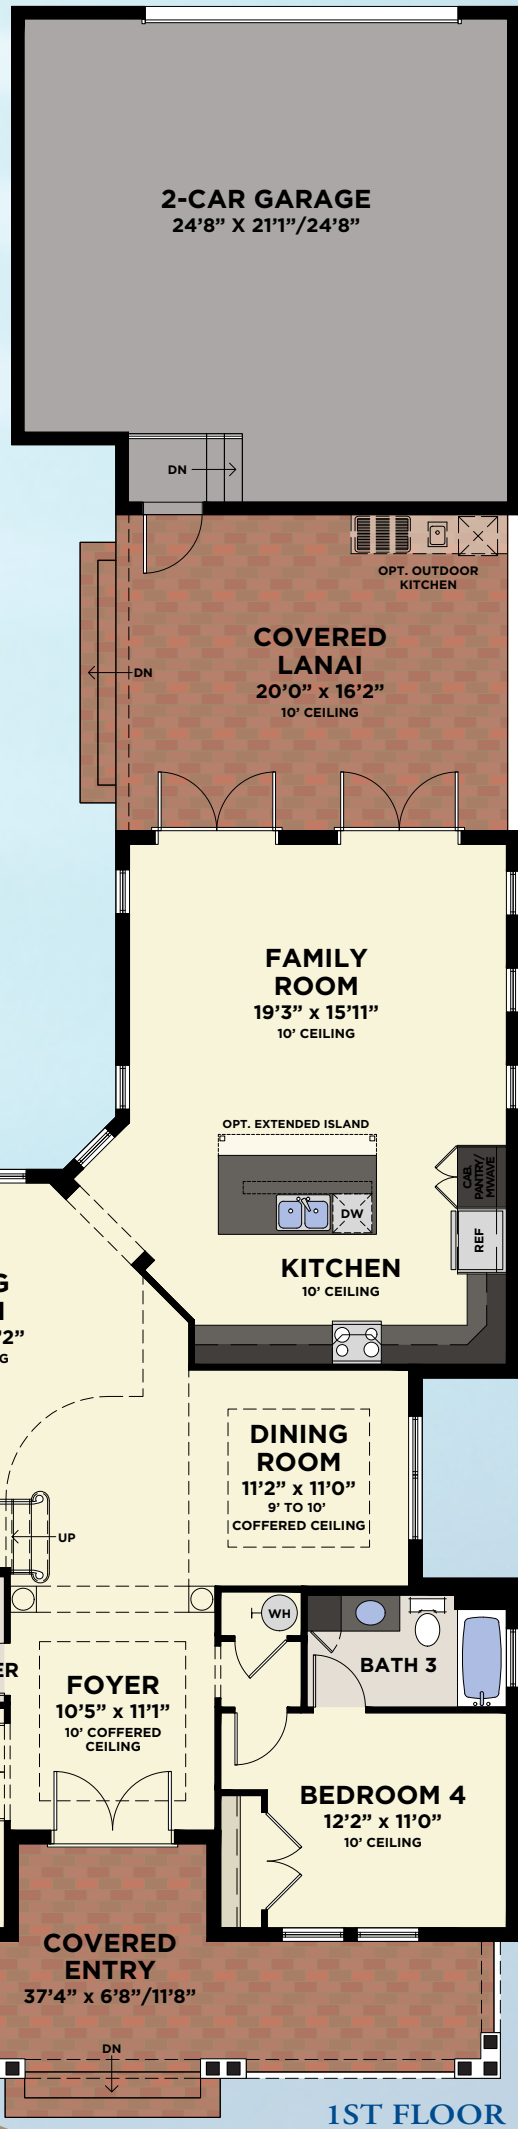

SALVEO COLLECTION  
**MANSFIELD**

4 BEDROOMS, DEN, 3.5 BATHS, 2-CAR GARAGE

**MANSFIELD**

First Floor	1,766
Second Floor	1,162
Total A/C Sq. Ft.	2,928
2-Car Garage	657
Covered Entry	301
Covered Lanais	334
Covered Deck	90
Total Sq. Ft.	4,310

# AVAILABLE SINGLE-FAMILY 2ND FLOOR RETREAT

## 2-CAR GARAGE (COURTYARD ENTRY)

WITH SECOND FLOOR BONUS ROOM OR SUITE

(Door placement varies per plan)

LOWER FLOOR

SECOND FLOOR  
W/BONUS ROOM

(Door placement varies per plan)

LOWER FLOOR

SECOND FLOOR  
W/SUITE