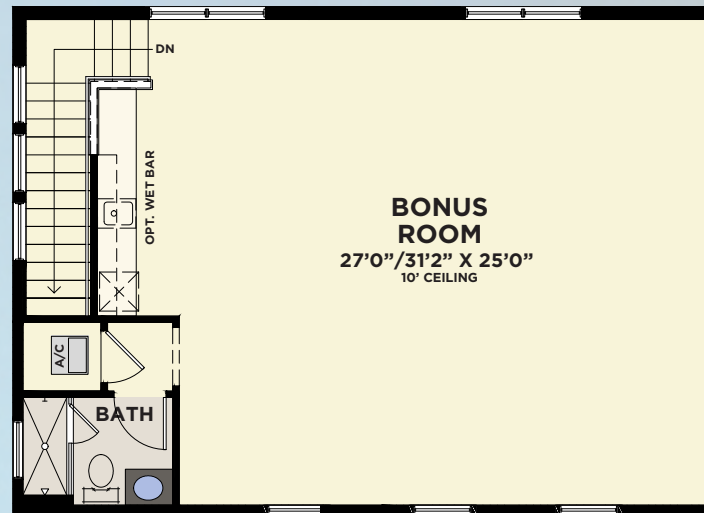

SECOND FLOOR
W/BONUS ROOM