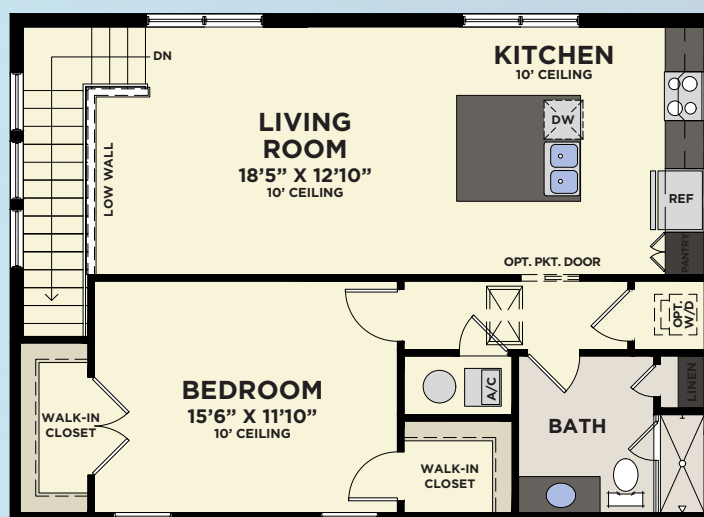

SALVEO COLLECTION  
**MANSFIELD**

4 BEDROOMS, DEN, 3.5 BATHS, 2-CAR GARAGE

**MANSFIELD**

First Floor	1,766
Second Floor	1,162
Total A/C Sq. Ft.	2,928
2-Car Garage	657
Covered Entry	301
Covered Lanais	334
Covered Deck	90
Total Sq. Ft.	4,310

# AVAILABLE SINGLE-FAMILY 2ND FLOOR RETREAT

## 3-CAR GARAGE (COURTYARD ENTRY)

WITH SECOND FLOOR BONUS ROOM OR SUITE

LOWER FLOOR

SECOND FLOOR  
W/BONUS ROOM

LOWER FLOOR

SECOND FLOOR  
W/SUITE