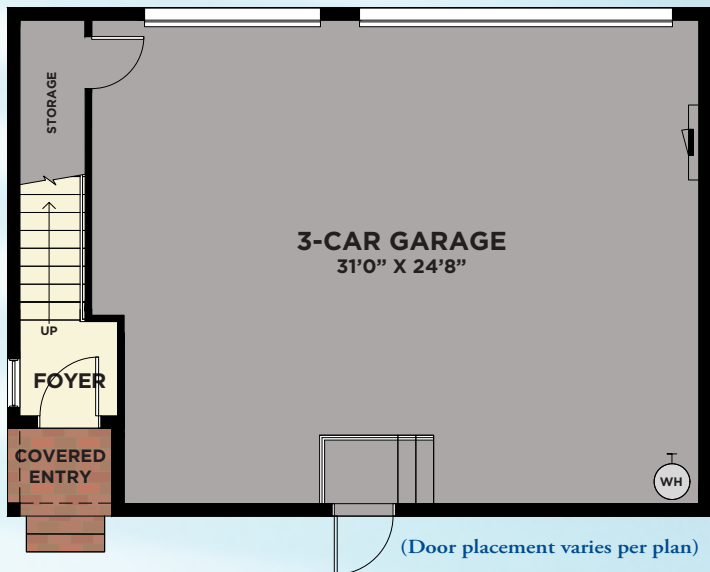

AVAILABLE SINGLE-FAMILY 2ND FLOOR RETREAT

3-CAR GARAGE (COURTYARD ENTRY)

WITH SECOND FLOOR BONUS ROOM OR SUITE

LOWER FLOOR