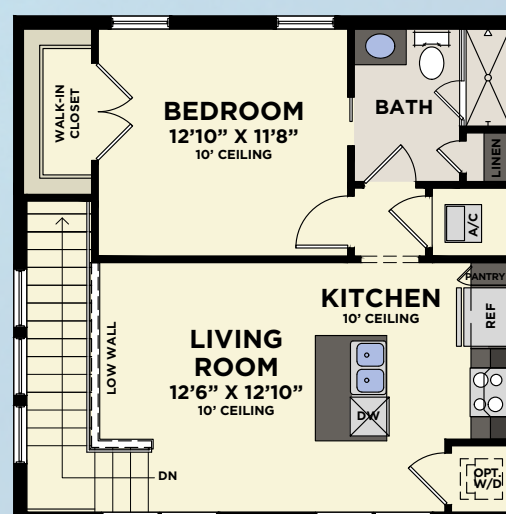

SECOND FLOOR
W/SUITE

Total A/C Sq. Ft.	720
2-Car Garage	548
Storage	68
Covered Entry	16
Total Sq. Ft.	1,352