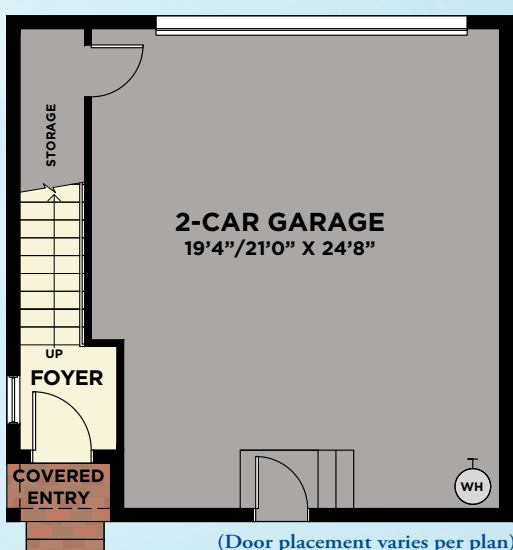

SALVEO COLLECTION  
**MANSFIELD**

4 BEDROOMS, DEN, 3.5 BATHS, 2-CAR GARAGE

**MANSFIELD**

First Floor	1,766
Second Floor	1,162
Total A/C Sq. Ft.	2,928
2-Car Garage	657
Covered Entry	301
Covered Lanais	334
Covered Deck	90
Total Sq. Ft.	4,310

# AVAILABLE SINGLE-FAMILY 2ND FLOOR RETREAT

## 2-CAR GARAGE (COURTYARD ENTRY)

WITH SECOND FLOOR BONUS ROOM OR SUITE

(Door placement varies per plan)

LOWER FLOOR

SECOND FLOOR  
W/BONUS ROOM

(Door placement varies per plan)

LOWER FLOOR

SECOND FLOOR  
W/SUITE