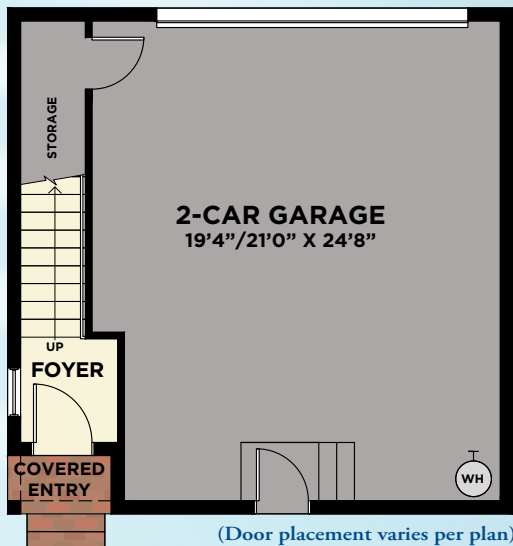

AVAILABLE SINGLE-FAMILY 2ND FLOOR RETREAT

2-CAR GARAGE (COURTYARD ENTRY)

WITH SECOND FLOOR BONUS ROOM OR SUITE

(Door placement varies per plan)

LOWER FLOOR