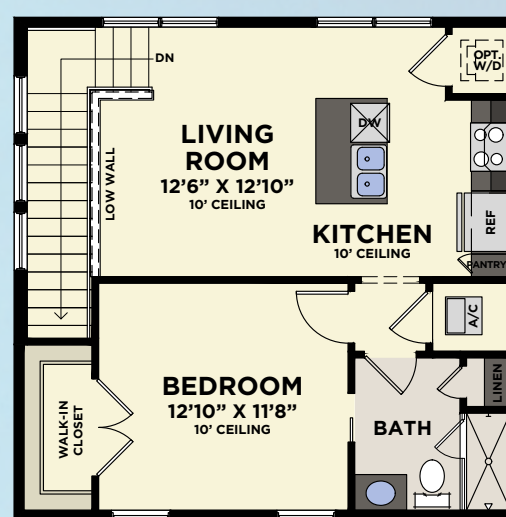

SALVEO COLLECTION  
**MANSFIELD**

4 BEDROOMS, DEN, 3.5 BATHS, 2-CAR GARAGE

**MANSFIELD**

First Floor	1,766
Second Floor	1,162
Total A/C Sq. Ft.	2,928
2-Car Garage	657
Covered Entry	301
Covered Lanais	334
Covered Deck	90
Total Sq. Ft.	4,310

# AVAILABLE SINGLE-FAMILY 2ND FLOOR RETREAT

## 2-CAR GARAGE (COURTYARD ENTRY)

WITH SECOND FLOOR BONUS ROOM OR SUITE

(Door placement varies per plan)

LOWER FLOOR

SECOND FLOOR  
W/BONUS ROOM

(Door placement varies per plan)

LOWER FLOOR

SECOND FLOOR  
W/SUITE