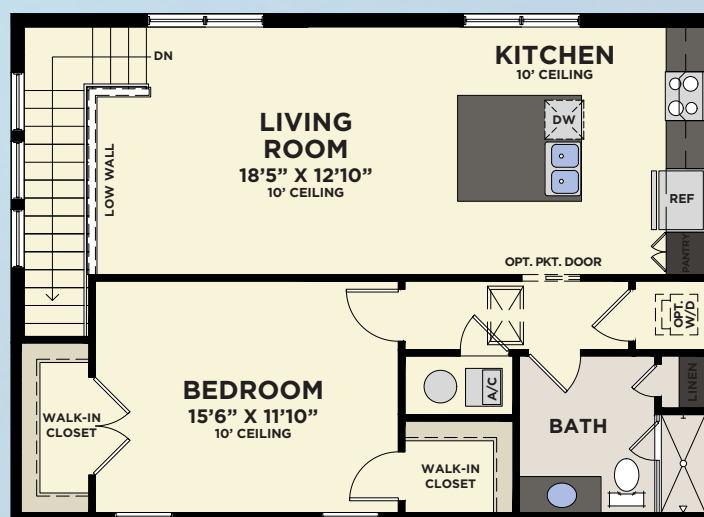

SECOND FLOOR
W/SUITE

Total A/C Sq. Ft.	965
3-Car Garage	809
Storage	55
Covered Entry	19
Total Sq. Ft.	1,848