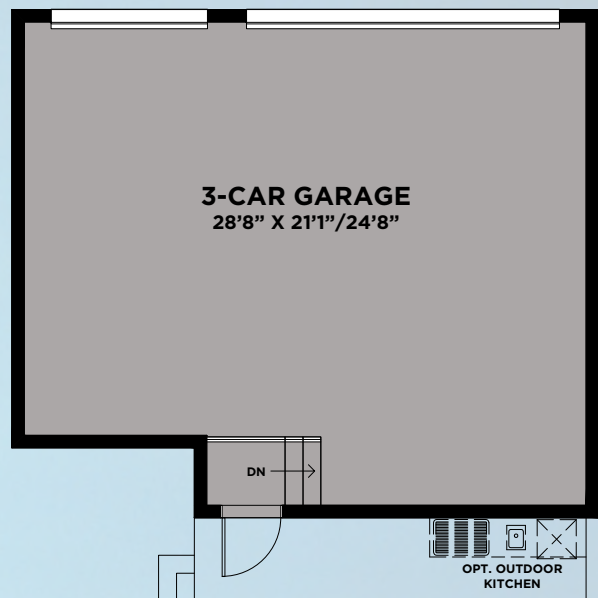

SALVEO COLLECTION  
**MANSFIELD**

4 BEDROOMS, DEN, 3.5 BATHS, 2-CAR GARAGE

**MANSFIELD**

First Floor	1,766
Second Floor	1,162
Total A/C Sq. Ft.	2,928
2-Car Garage	657
Covered Entry	301
Covered Lanais	334
Covered Deck	90
Total Sq. Ft.	4,310