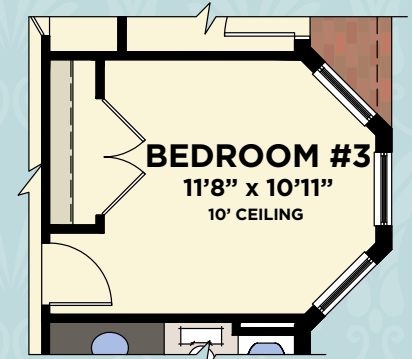

ODESSA

2 Bedrooms, Great Room, Den, 2 Baths,
2-Car Garage + Cart Storage

ODESSA PLAN AVAILABLE PAIRINGS

AVAILABLE
BEDROOM #3

AVAILABLE
STUDY

ODESSA	
Total - A/C Sq. Ft.	1,783
2-Car Garage	480
Covered Entry	26
Covered Screened Lanai	187
Total Sq. Ft.	2,476

Odessa plan shown is a left garage configuration, but also available as a right garage configuration.

BONITA
ISLES