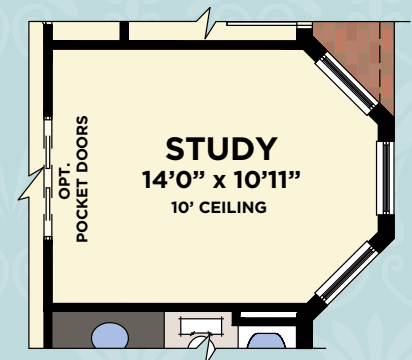

ODESSA

2 Bedrooms, Great Room, Den, 2 Baths,
2-Car Garage + Cart Storage

ODESSA PLAN AVAILABLE PAIRINGS

AVAILABLE
BEDROOM #3

AVAILABLE
STUDY

ODESSA	
Total - A/C Sq. Ft.	1,783
2-Car Garage	480
Covered Entry	26
Covered Screened Lanai	187
Total Sq. Ft.	2,476

Odessa plan shown is a left garage configuration, but also available as a right garage configuration.

BONITA
ISLES