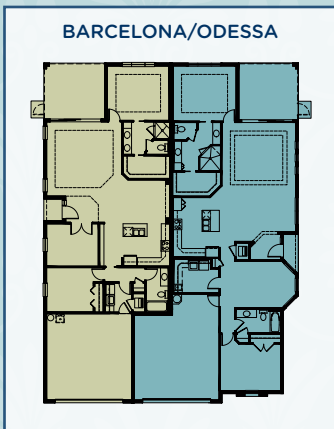

ODESSA

2 Bedrooms, Great Room, Den, 2 Baths,
2-Car Garage + Cart Storage

ODESSA PLAN AVAILABLE PAIRINGS

AVAILABLE
BEDROOM #3

AVAILABLE
STUDY

ODESSA	
Total - A/C Sq. Ft.	1,783
2-Car Garage	480
Covered Entry	26
Covered Screened Lanai	187
Total Sq. Ft.	2,476

Odessa plan shown is a left garage configuration, but also available as a right garage configuration.

BONITA
ISLES