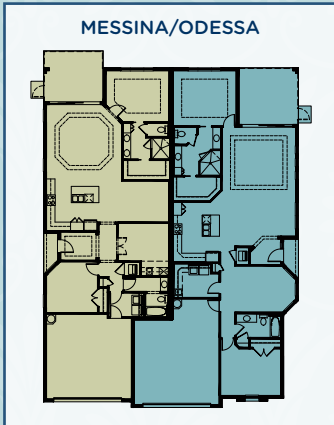

ODESSA

2 Bedrooms, Great Room, Den, 2 Baths,
2-Car Garage + Cart Storage

ODESSA PLAN AVAILABLE PAIRINGS

AVAILABLE
BEDROOM #3

AVAILABLE
STUDY

ODESSA	
Total - A/C Sq. Ft.	1,783
2-Car Garage	480
Covered Entry	26
Covered Screened Lanai	187
Total Sq. Ft.	2,476

Odessa plan shown is a left garage configuration, but also available as a right garage configuration.

BONITA
ISLES