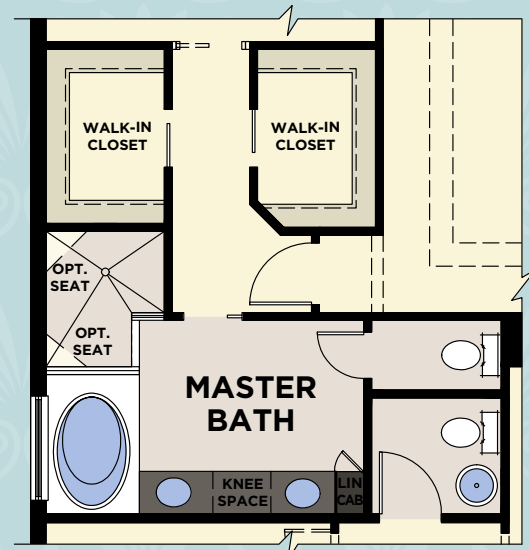

GENOVA

2 Bedrooms, Den, 2 Baths, 2-Car Garage

GENOVA - ELEVATION A

GENOVA - ELEVATION B

AVAILABLE OUTDOOR KITCHEN

AVAILABLE MASTER BATH

AVAILABLE KITCHEN W/COOKTOP & WALL OVEN

AVAILABLE BEDROOM #3

AVAILABLE DINING ROOM WET/DRY BAR

GENOVA

Total - A/C Sq. Ft.	2,070
2-Car Garage	447
Covered Entry	40
Covered Screened Lanai	235
Total Sq. Ft.	2,792

BONITA ISLES