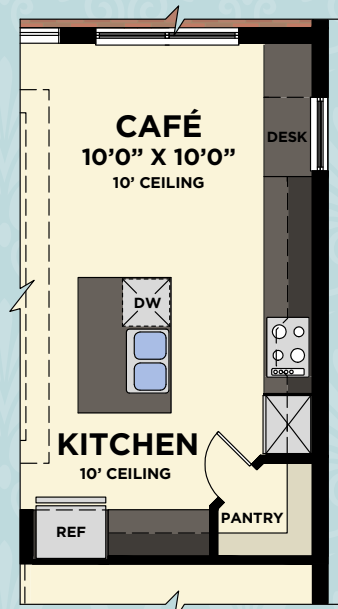

GENOVA

2 Bedrooms, Den, 2 Baths, 2-Car Garage

GENOVA - ELEVATION A

GENOVA - ELEVATION B

AVAILABLE OUTDOOR KITCHEN

AVAILABLE MASTER BATH

AVAILABLE KITCHEN W/COOKTOP & WALL OVEN

AVAILABLE BEDROOM #3

AVAILABLE DINING ROOM WET/DRY BAR

GENOVA

Total - A/C Sq. Ft.	2,070
2-Car Garage	447
Covered Entry	40
Covered Screened Lanai	235
Total Sq. Ft.	2,792

BONITA ISLES