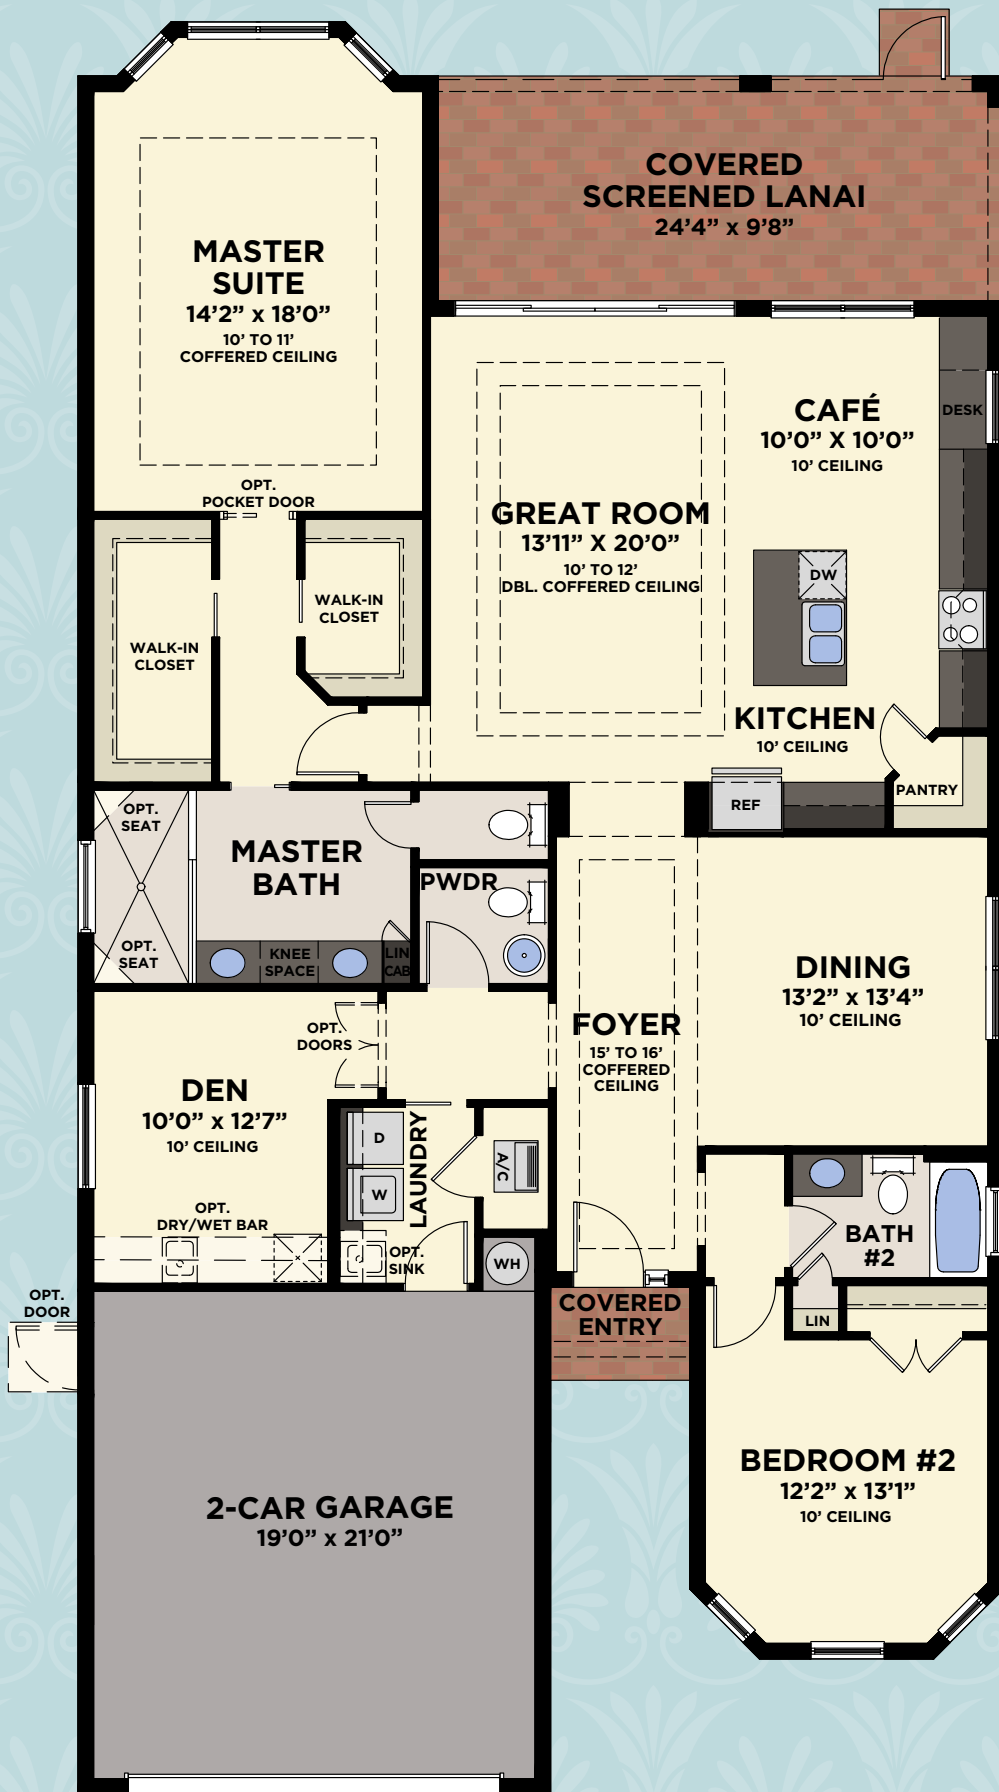

GENOVA

2 Bedrooms, Den, 2 Baths, 2-Car Garage

GENOVA - ELEVATION A

GENOVA - ELEVATION B

AVAILABLE OUTDOOR KITCHEN

AVAILABLE MASTER BATH

AVAILABLE KITCHEN W/COOKTOP & WALL OVEN

AVAILABLE BEDROOM #3

AVAILABLE DINING ROOM WET/DRY BAR

GENOVA

Total - A/C Sq. Ft.	2,070
2-Car Garage	447
Covered Entry	40
Covered Screened Lanai	235
Total Sq. Ft.	2,792

BONITA ISLES