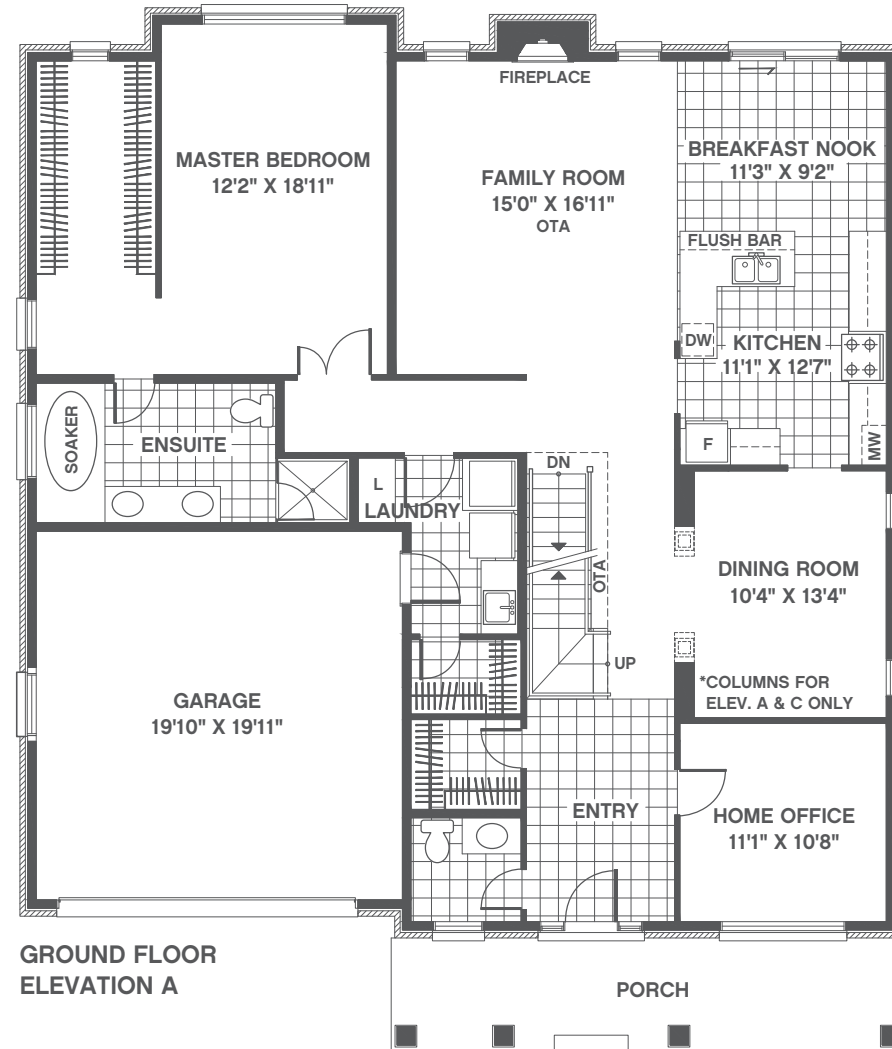

Beech 60'

Gothic Elevation A 2897

Arts & Crafts Elevation B 2832

French Country Elevation C 2832

SECOND FLOOR ELEVATION A

SECOND FLOOR ELEVATION B

SECOND FLOOR ELEVATION C

MAHOGANY
by minto

Cedar 60'

French Country Elevation A 3273

Arts & Crafts Elevation B 3292

Georgian Elevation C 3291

Chestnut 60'

Cape Cod Elevation A 2748

French Country Elevation B 2723

Arts & Crafts Elevation C 2748

MAHOGANY
by minto

Hawthorn 60'

Gothic Elevation A 3678

French Provincial Elevation B 3770

Arts & Crafts Elevation C 3705

MAHOGANY
byminto

Ironwood 60'

Gothic Elevation A 3735