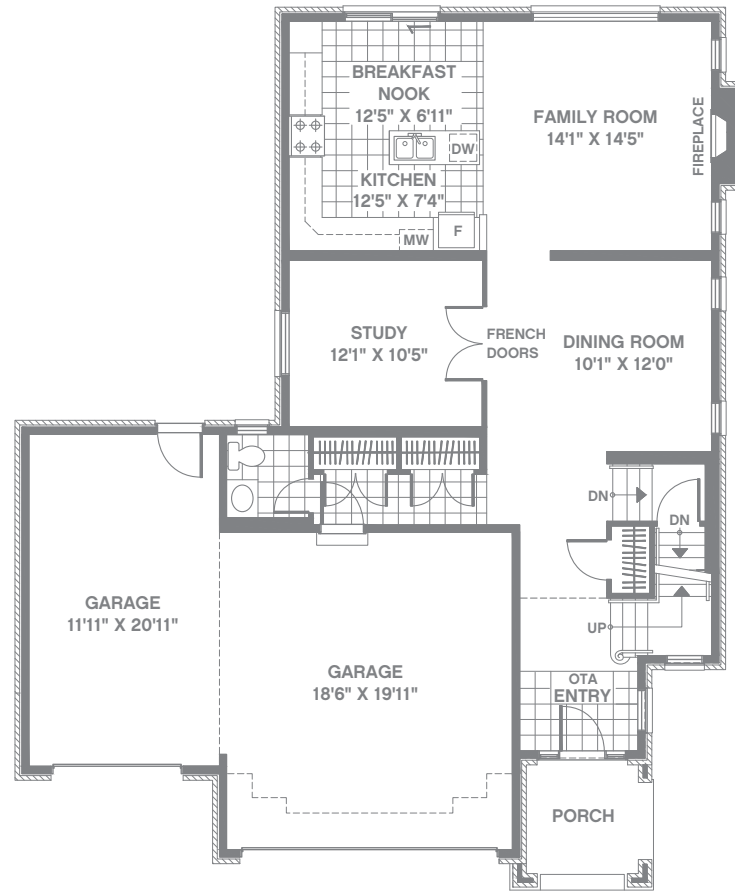

MAHOGANY
by minto

Hawthorn 60'

Gothic Elevation A 3678

French Provincial Elevation B 3770

Arts & Crafts Elevation C 3705

MAHOGANY
byminto

Ironwood 60'

Gothic Elevation A 3735

Colonial Elevation B 3602

French Provincial Elevation C 3735

Lilac 60'

French Country Elevation A 2517

French Provincial Elevation B 2531

Arts & Crafts Elevation C 2530

GROUND FLOOR ELEVATION A

SECOND FLOOR ELEVATION A

GROUND FLOOR ELEVATION B

SECOND FLOOR ELEVATION B

SECOND FLOOR ELEVATION C

SECOND FLOOR ELEVATION C

Poplar 60'

Gothic	Elevation A	4025
French Country	Elevation B	3998
Cape Cod	Elevation C	3995

MAHOGANY
by minto