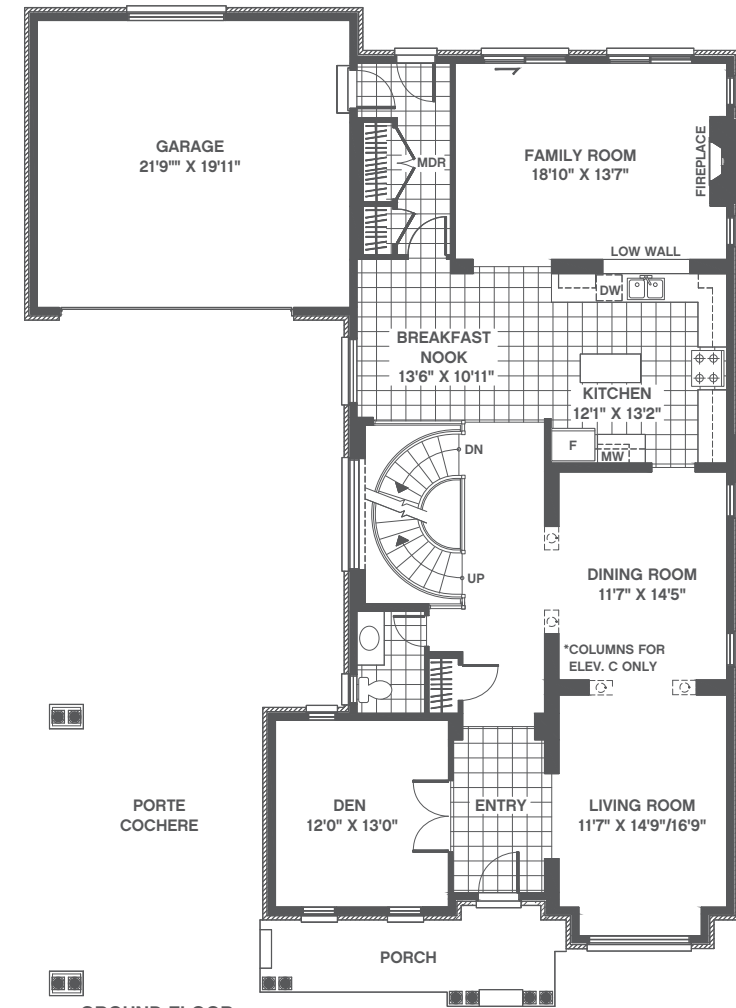

Beech 60'

Gothic Elevation A 2897

Arts & Crafts Elevation B 2832

French Country Elevation C 2832

SECOND FLOOR ELEVATION A

SECOND FLOOR ELEVATION B

SECOND FLOOR ELEVATION C

MAHOGANY
by minto

Colonial Elevation B 3602

French Provincial Elevation C 3735

Lilac 60'

French Country Elevation A 2517

French Provincial Elevation B 2531

Arts & Crafts Elevation C 2530

GROUND FLOOR ELEVATION A

SECOND FLOOR ELEVATION A

GROUND FLOOR ELEVATION B

SECOND FLOOR ELEVATION B

SECOND FLOOR ELEVATION C

SECOND FLOOR ELEVATION C

Poplar 60'

Gothic	Elevation A	4025
French Country	Elevation B	3998
Cape Cod	Elevation C	3995

MAHOGANY
by minto

Walnut 60'

French Provincial Elevation A 2981

Arts & Crafts Elevation B 3012

Georgian Elevation C 3093

MAHOGANY
byminto