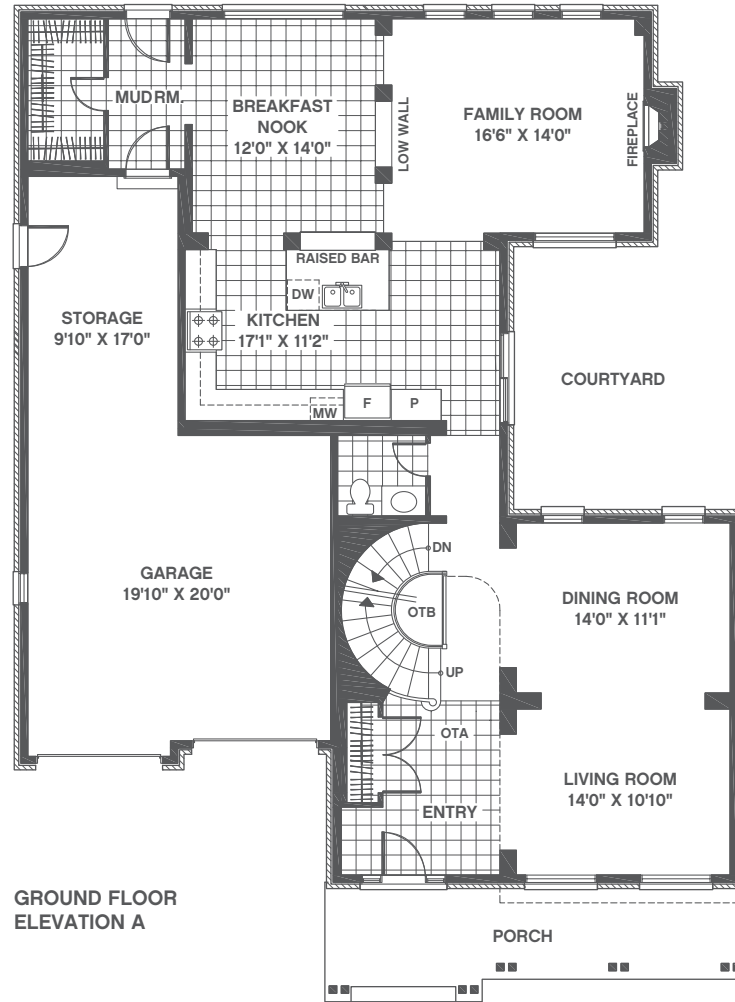

Beech 60'

Gothic Elevation A 2897

Arts & Crafts Elevation B 2832

French Country Elevation C 2832

SECOND FLOOR ELEVATION A

SECOND FLOOR ELEVATION B

SECOND FLOOR ELEVATION C

MAHOGANY
by minto

Cedar 60'

French Country Elevation A 3273

Arts & Crafts Elevation B 3292

Georgian Elevation C 3291

Chestnut 60'

Cape Cod Elevation A 2748

French Country Elevation B 2723

Arts & Crafts Elevation C 2748

MAHOGANY
by minto

Hawthorn 60'

Gothic Elevation A 3678

French Provincial Elevation B 3770

Arts & Crafts Elevation C 3705

MAHOGANY
byminto

Ironwood 60'

Gothic Elevation A 3735