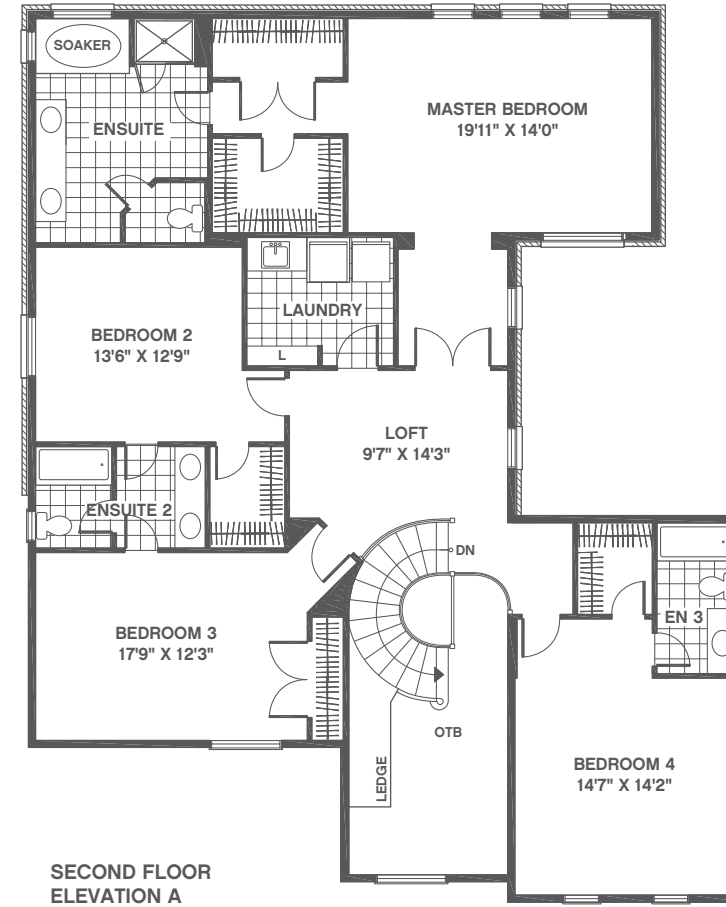

Beech 60'

Gothic Elevation A 2897

Arts & Crafts Elevation B 2832

French Country Elevation C 2832

SECOND FLOOR ELEVATION A

SECOND FLOOR ELEVATION B

SECOND FLOOR ELEVATION C

MAHOGANY
by minto

Cedar 60'

French Country Elevation A 3273

Arts & Crafts Elevation B 3292

Georgian Elevation C 3291

Chestnut 60'

Cape Cod Elevation A 2748

French Country Elevation B 2723

Arts & Crafts Elevation C 2748

MAHOGANY
by minto

Hawthorn 60'

Gothic Elevation A 3678

French Provincial Elevation B 3770

Arts & Crafts Elevation C 3705

MAHOGANY
byminto

Ironwood 60'

Gothic Elevation A 3735