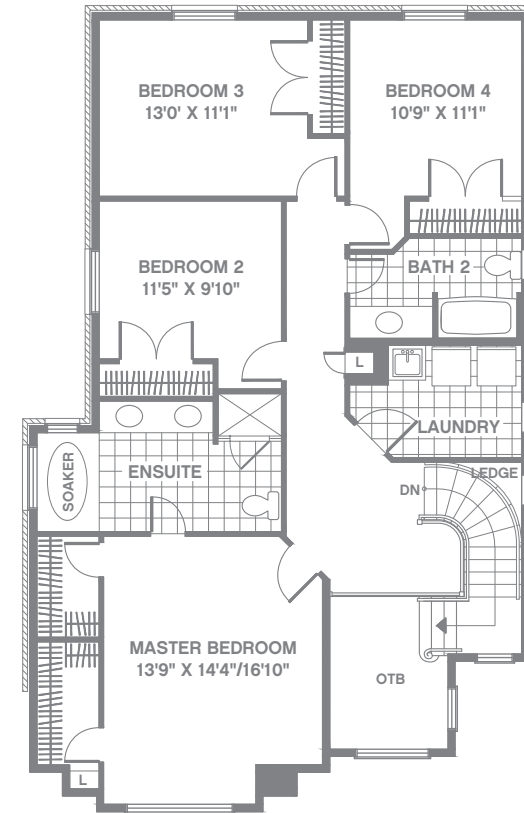

MAHOGANY
by minto

Hawthorn 60'

Gothic Elevation A 3678

French Provincial Elevation B 3770

Arts & Crafts Elevation C 3705

MAHOGANY
byminto

Ironwood 60'

Gothic Elevation A 3735

Colonial Elevation B 3602

French Provincial Elevation C 3735

Lilac 60'

French Country Elevation A 2517

French Provincial Elevation B 2531

Arts & Crafts Elevation C 2530

GROUND FLOOR ELEVATION A

SECOND FLOOR ELEVATION A